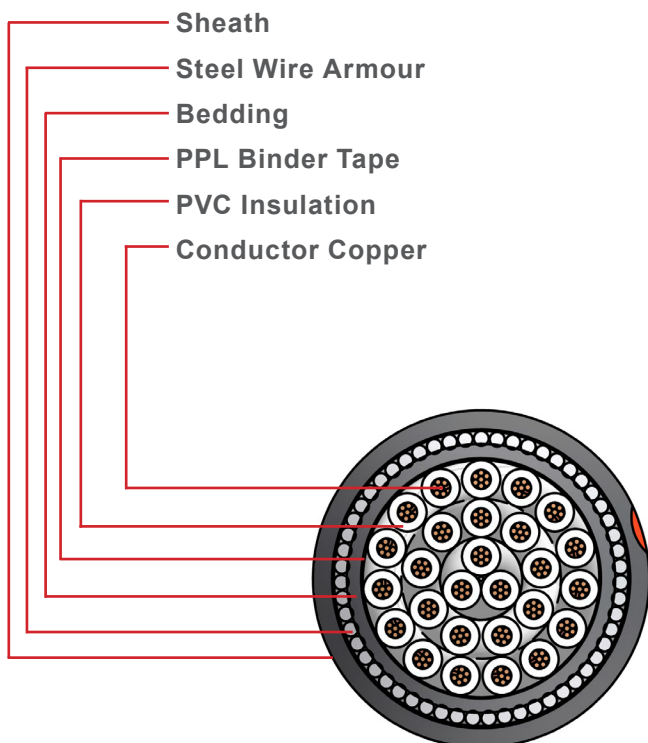

## LOW VOLTAGE PVC CONTROL (MULTICORE) CABLE 1kV FR PVC Copper 27 Core Armoured

### Cable Description:

#### Properties:

Copper	27 Core
Specification	SANS 1507
Voltage Rating	600 / 1000V
PVC Insulated	